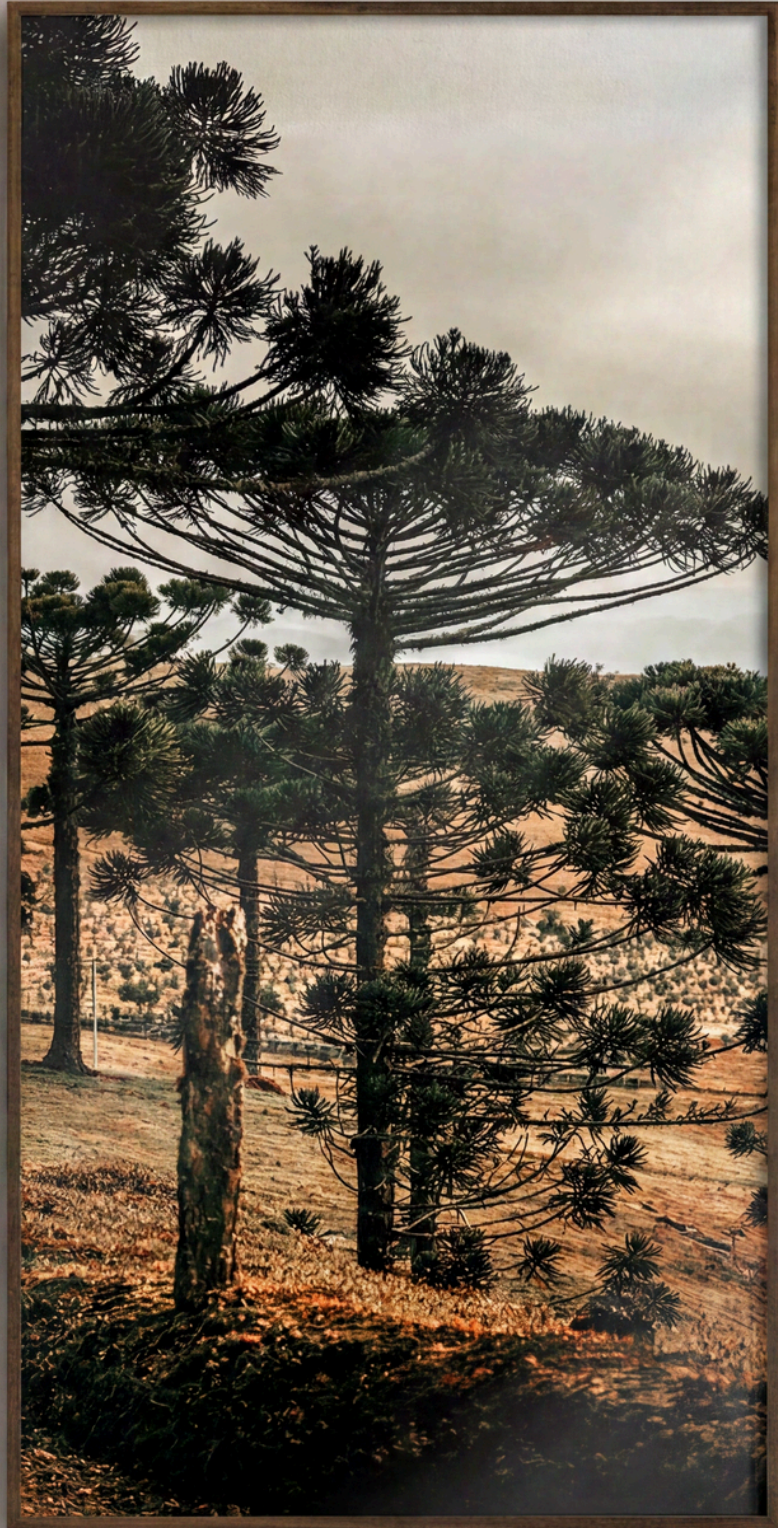

*Serra Gaúcha*

---

100x150 cm | Moldura Freijó M2

**Ref. TON-013**

*Serra Gaúcha*

---

100x200 cm | Moldura Tabaco M4

**Ref. TON-014**